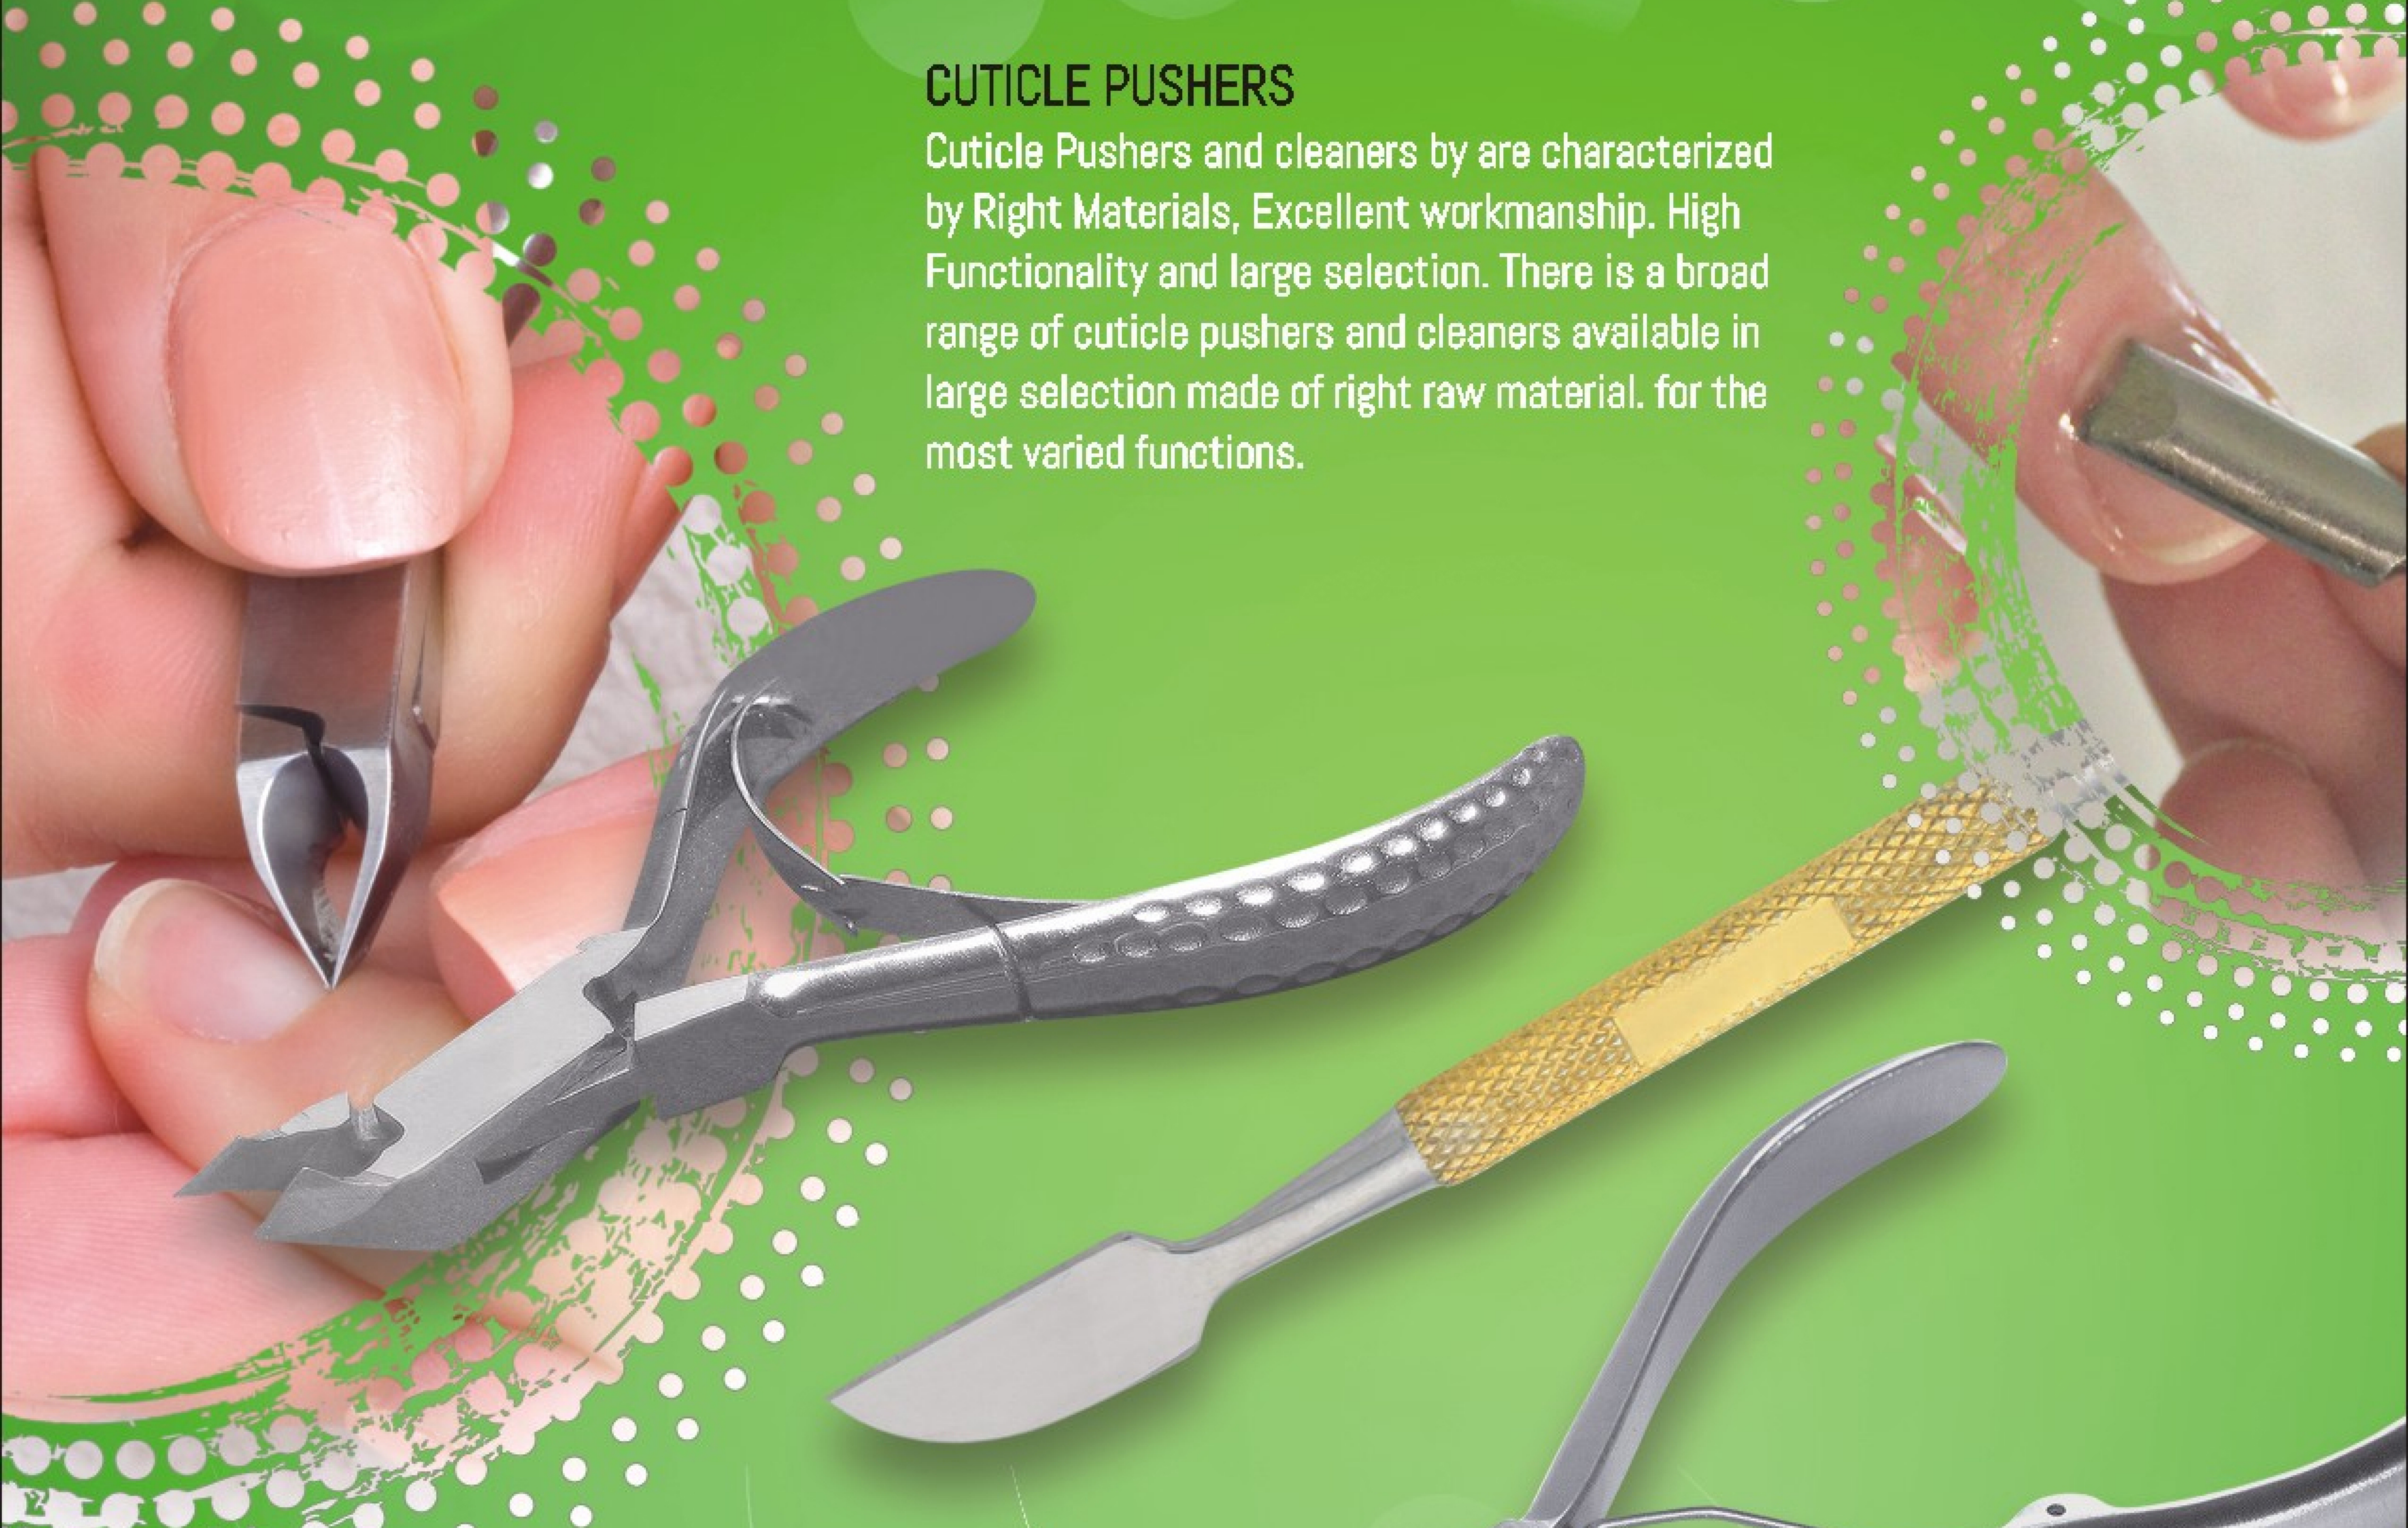

Ref-1315
Pointed Tweezer, Size: 9 cm

Ref-1316
Pointed Tweezer, Size: 9 cm

Ref-1317
Eyebrow Tweezer, Size: 9 cm

PROFESSIONAL Nail Nippers, Cutters & Pushures

CUTICLE PUSHERS

Cuticle Pushers and cleaners by are characterized by Right Materials, Excellent workmanship. High Functionality and large selection. There is a broad range of cuticle pushers and cleaners available in large selection made of right raw material. for the most varied functions.