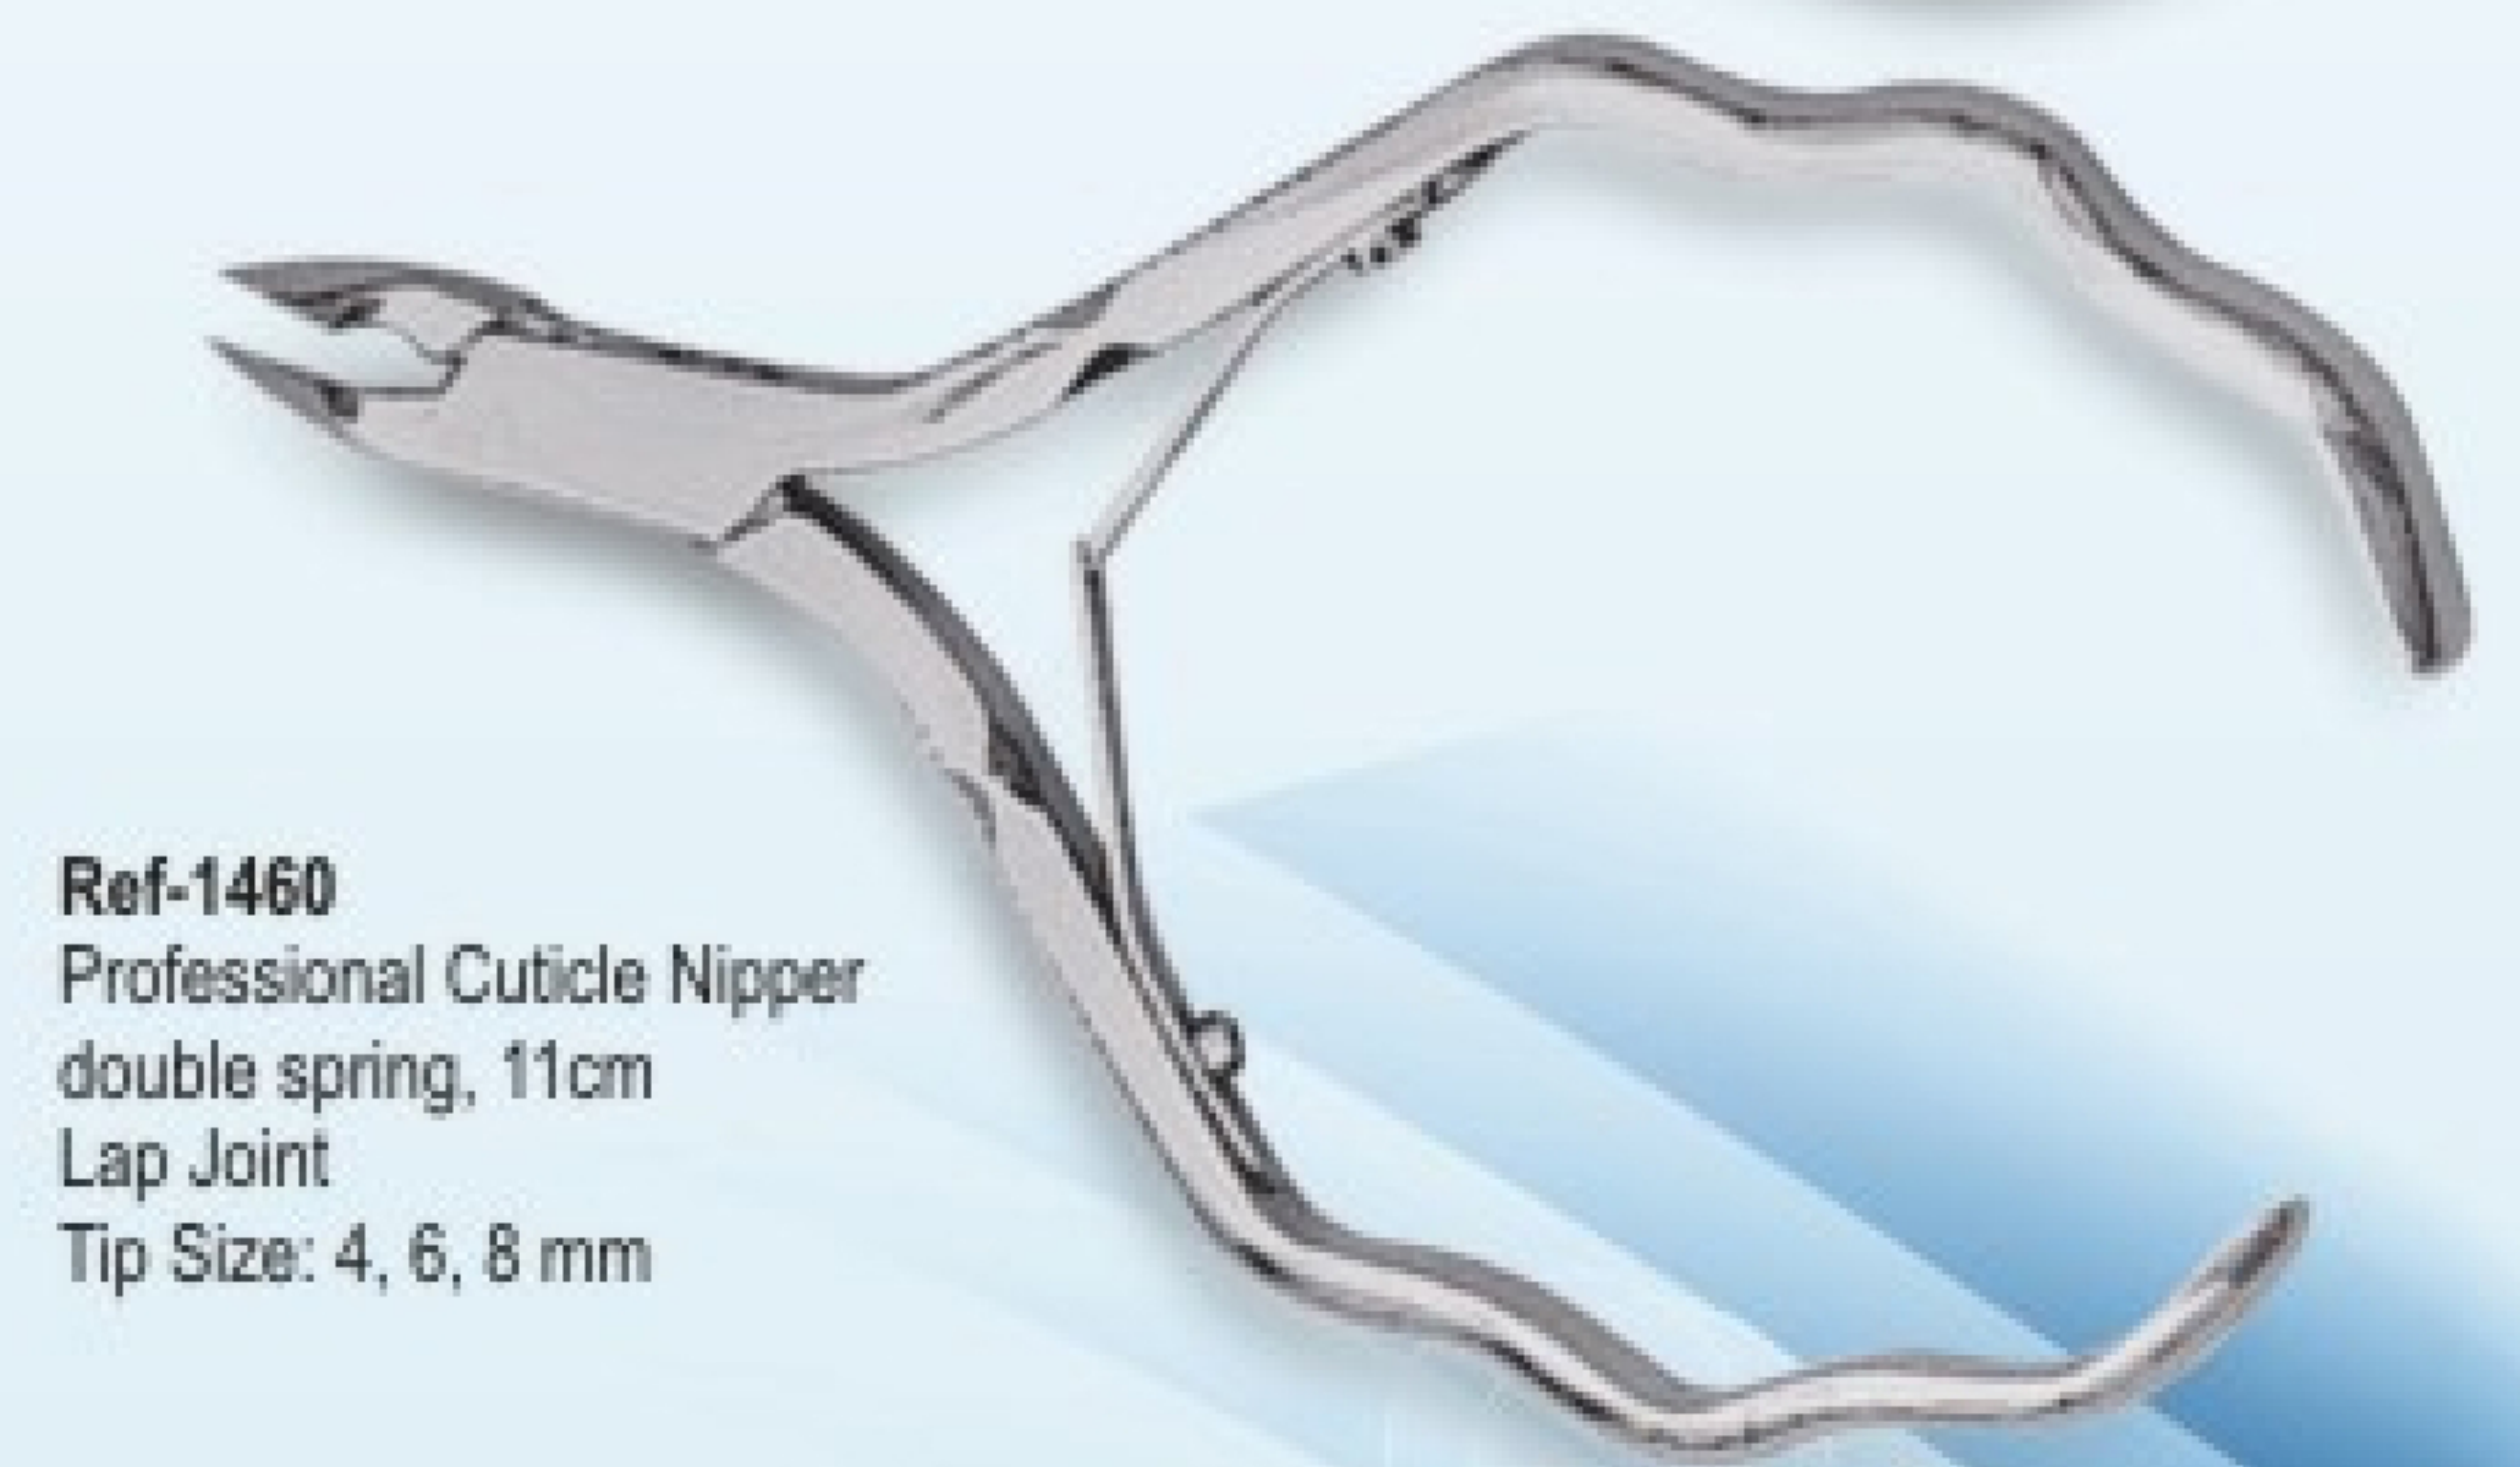

Ref-1459
Cuticle Nipper Square handle
10cm , Box Joint
Tip Size: 4, 6, 8 mm

Ref-1460
Professional Cuticle Nipper
double spring, 11cm
Lap Joint
Tip Size: 4, 6, 8 mm