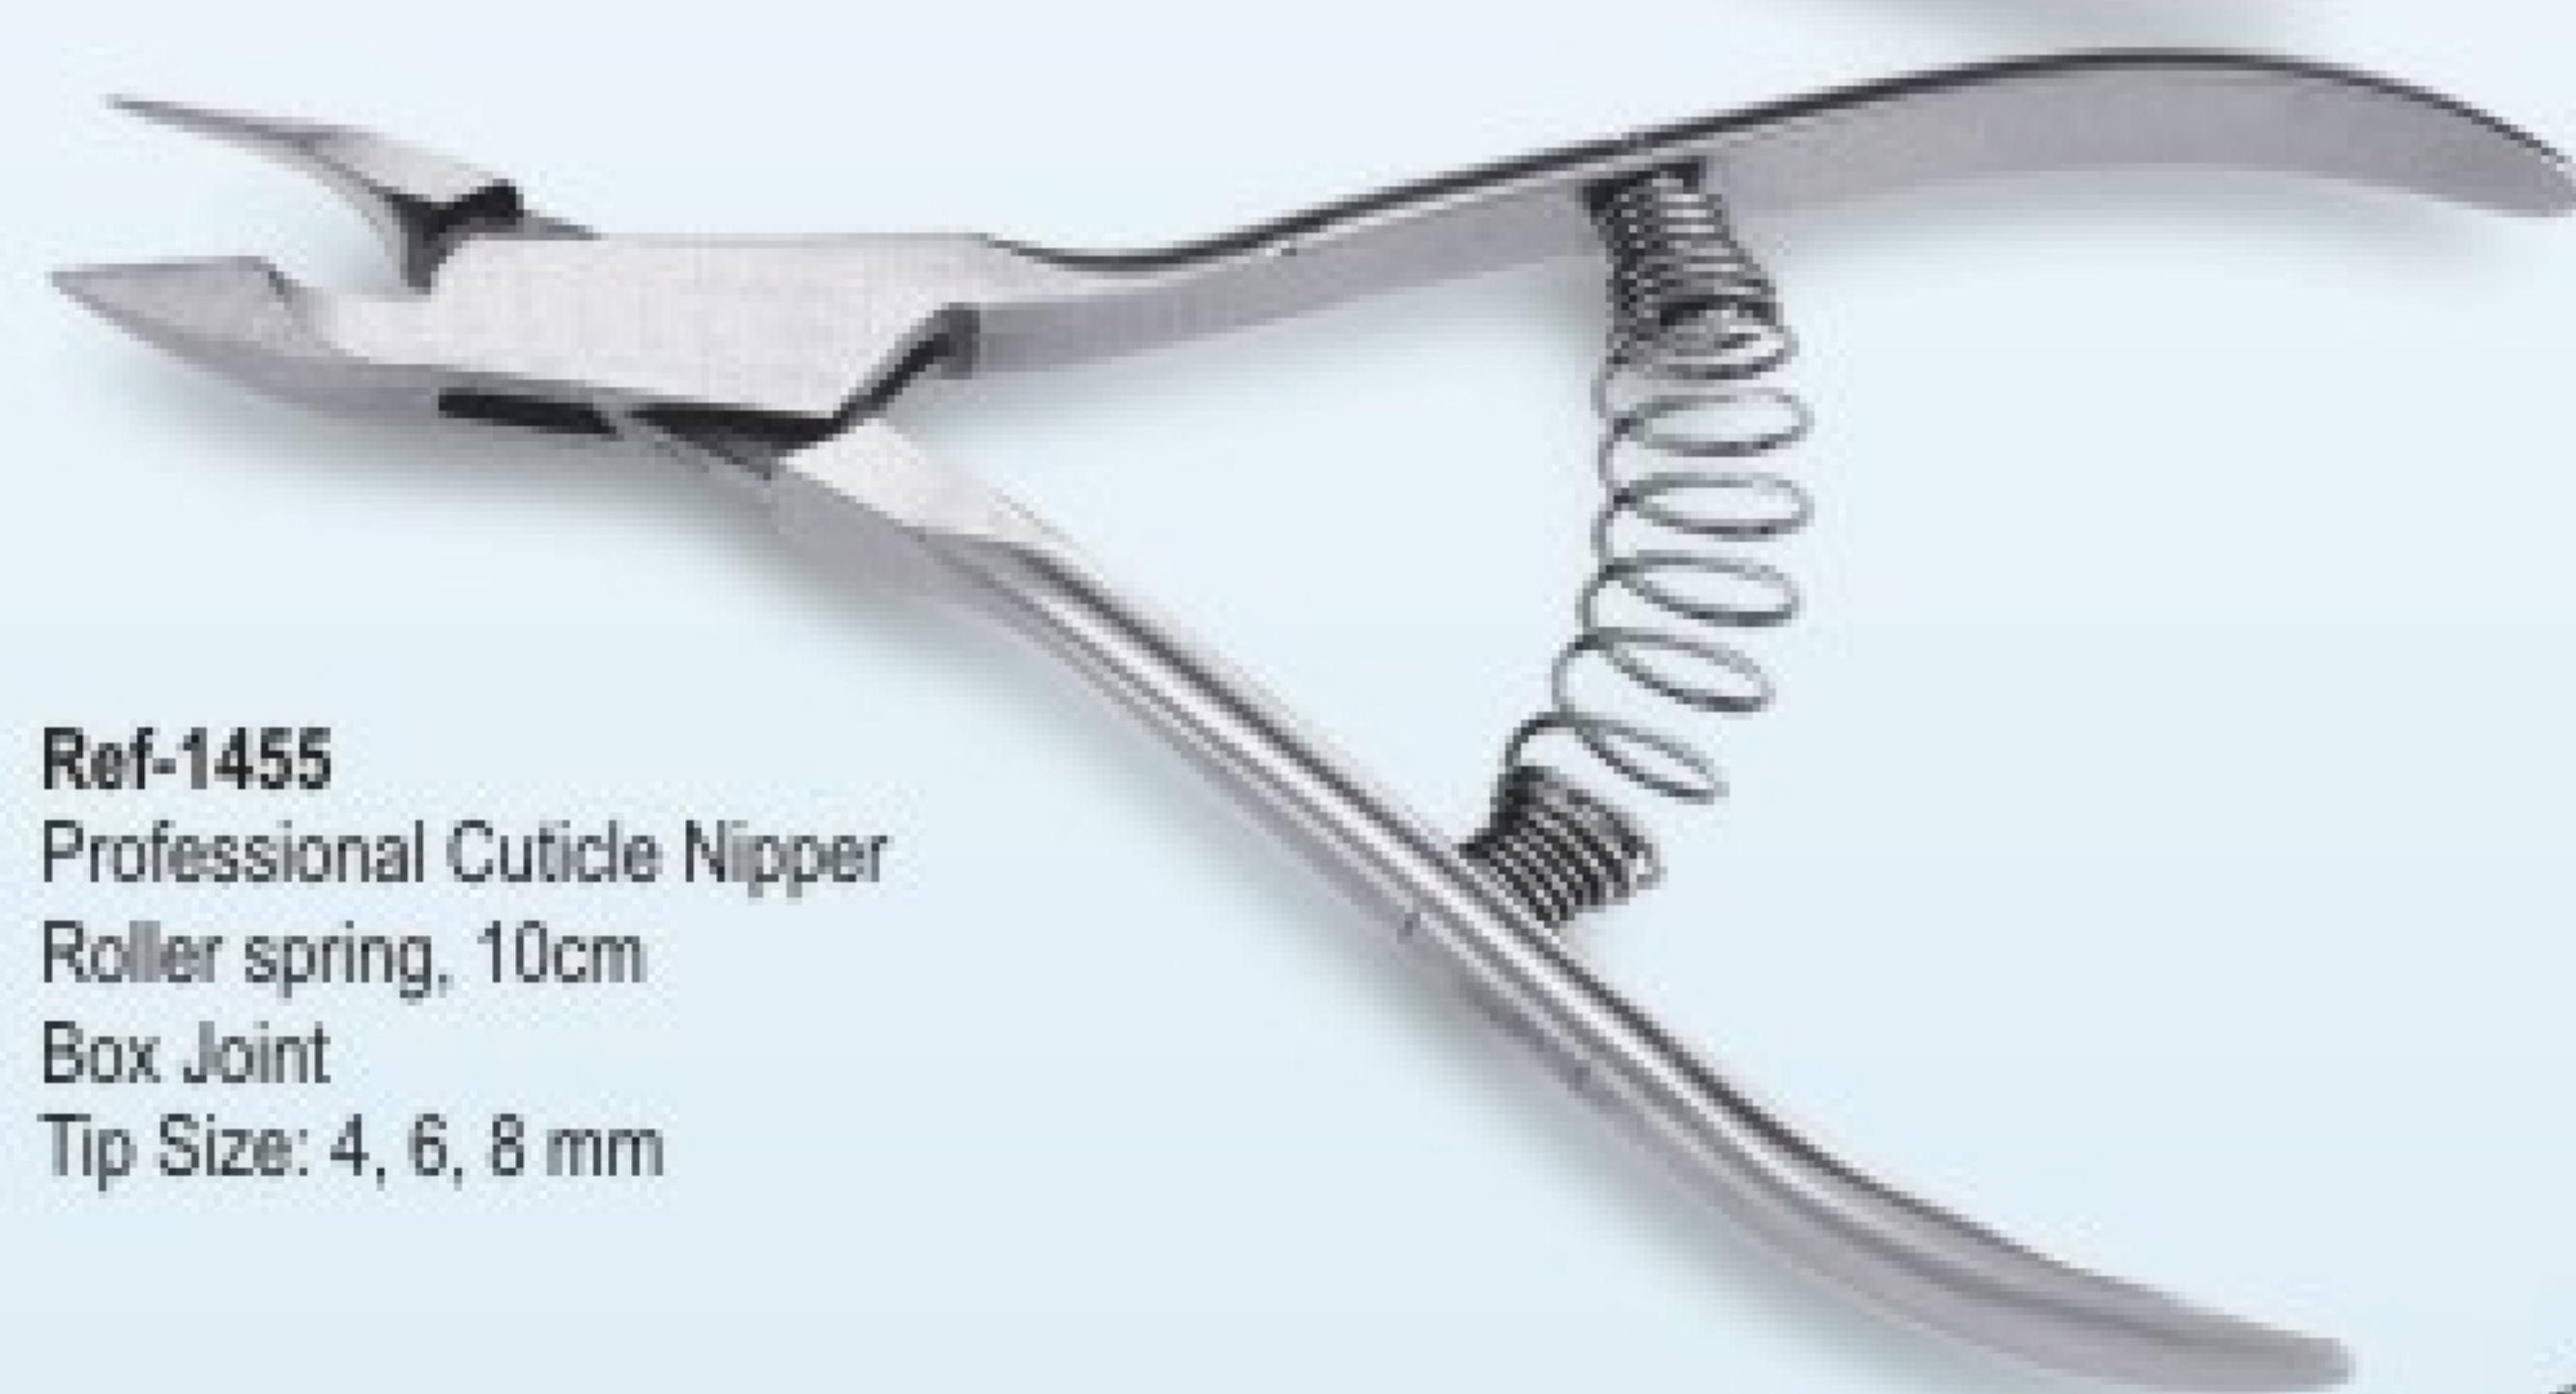

Ref-1454
Professional Cuticle Nipper
single spring, 10 cm
Box Joint
Tip Size: 4, 6, 8, 10 mm

Ref-1455
Professional Cuticle Nipper
Roller spring, 10cm
Box Joint
Tip Size: 4, 6, 8 mm