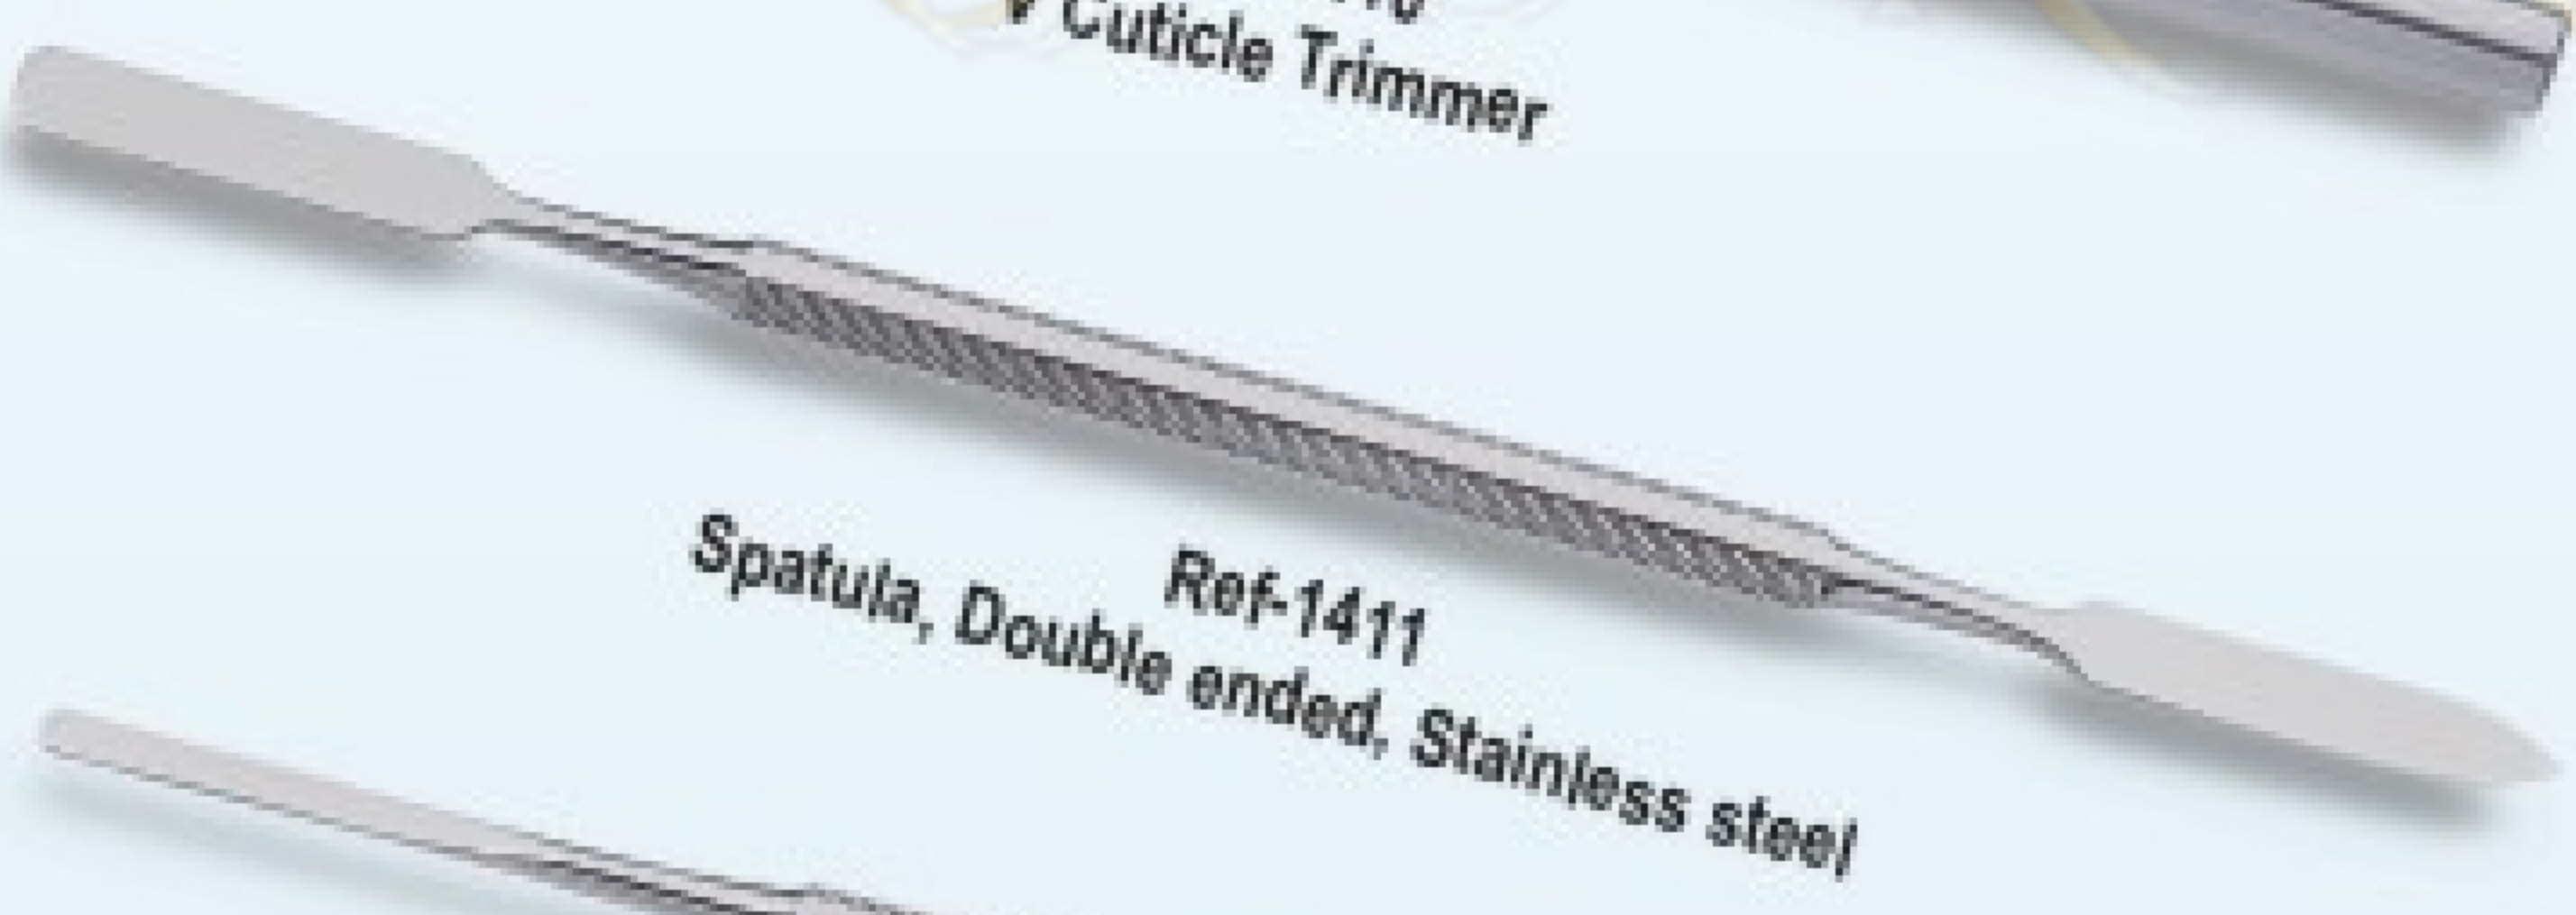

Ref-1416
Nail cleaning & nail file

Ref-1408
Needle Holder

Ref-1417
Manicure pick, single ended, half moon curve

Ref-1409
Cuticle Pusher & Trimmer

Ref-1418
Nail file coarse

Ref-1410
V Cuticle Trimmer

Ref-1419
Curette style nail cleaning tool